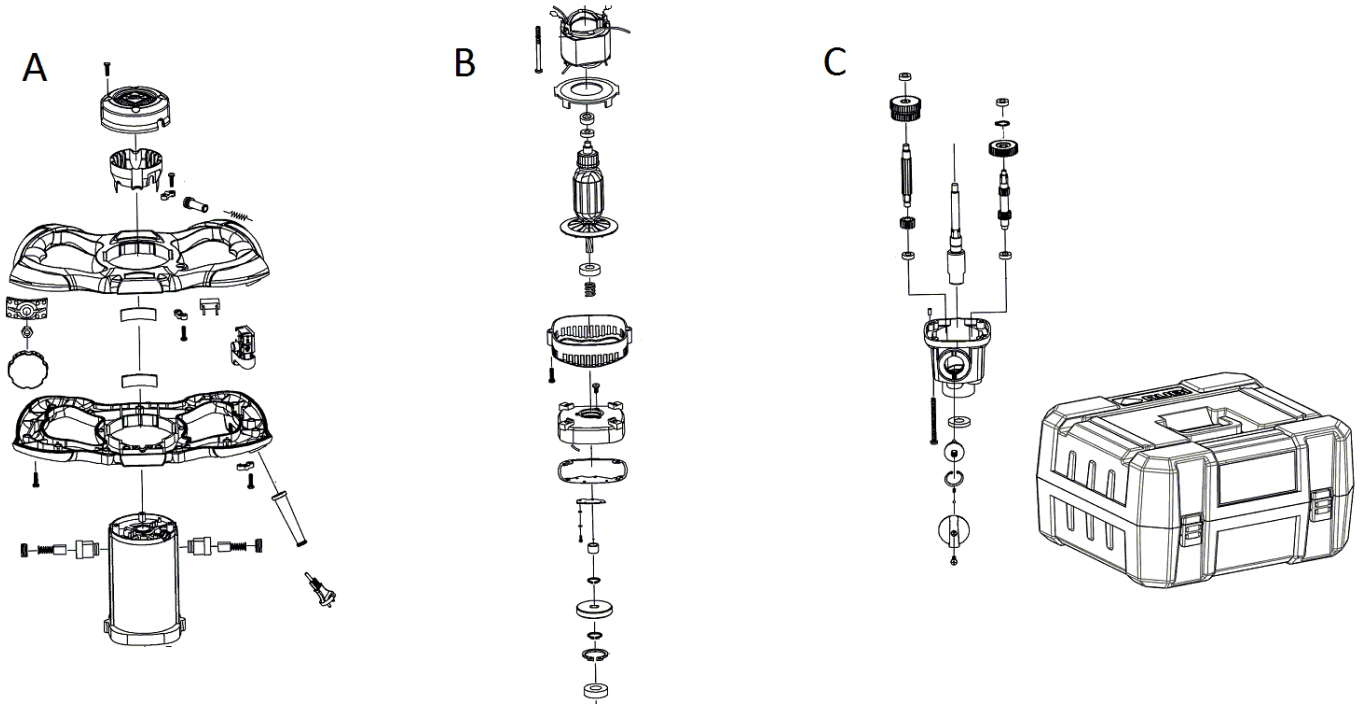

RUBIMIX-16 ERGOMAX

100000709 07 15/07/2020

Página 1 de 4

Part-list	ES	EN	Prod.
1	GRUPO A	GROUP A	
2	GRUPO B	GROUP B	
3	GRUPO C	GROUP C	

Prod.	ES	EN	From serial num.
24994	RUBIMIX-16 ERGOMAX 230V 50/60HZ	RUBIMIX-16 ERGOMAX 230V 50/60HZ	-
24995	RUBIMIX-16 ERGOMAX 110V 50/60HZ UK	RUBIMIX-16 ERGOMAX 110V 50/60HZ UK	-
24996	RUBIMIX-16 ERGOMAX 230V 50/60HZ UK	RUBIMIX-16 ERGOMAX 230V 50/60HZ UK	-
24998	RUBIMIX-16 ERGOMAX 230V 50/60HZ C/MALETA	RUBIMIX-16 ERGOMAX 230V 50/60HZ W/CASE	-
24999	RUBIMIX-16 ERGOMAX 230V 50/60HZ UK C/MAL	RUBIMIX-16 ERGOMAX 230V 50/60HZ UK W/CAS	-

Queda reservado el derecho de introducir cualquier modificacion técnica sin previo aviso

We reserve the right to introduce any technical modification without previous notice