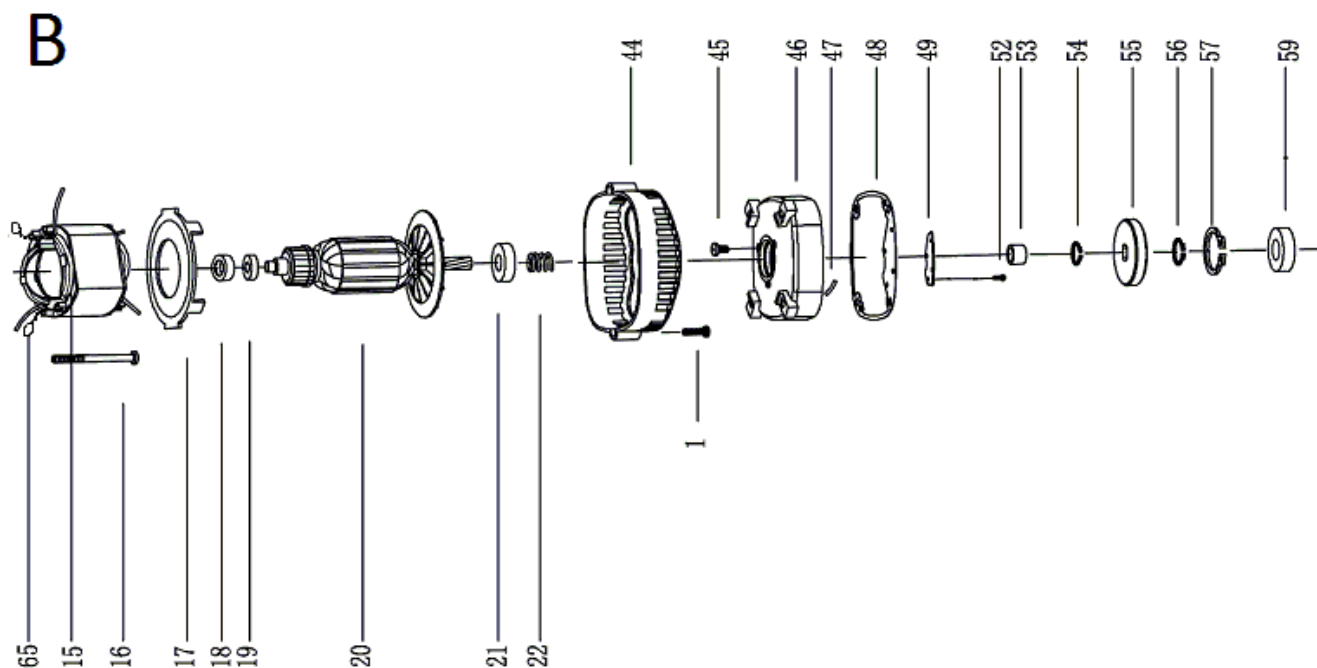

Queda reservado el derecho de introducir cualquier modificacion técnica sin previo aviso

We reserve the right to introduce any technical modification without previous notice

A

Part-list	ES	EN	Prod.	
1	26211	12 TORN ST3X8 ZN	SCREW ST3X8 ZN	
2	24346	1 TAPA MOTOR TRASERA RUBIMIX-16 ERGOMAX	REAR COVER RUBIMIX-16 ERGOMAX	
3	24347	1 TAPA VENTILACION RMIX-16 ERGOMAX POS.3	AIR GUIDE COVER RUBIMIX-16 ERGOMAX POS.3	
4	24348	1 MANGO PLAST.SUPERIOR RUBIMIX-16 ERGOMAX	TOP PLASTIC HANDLE RUBIMIX-16 ERGOMAX	
5	24349	1 ABRAZADERA POS.5 RUBIMIX-16 ERGOMAX	CLAMP BOARD RUBIMIX-16 ERGOMAX	
6	24350	1 TUERCA M8 RUBIMIX-16 ERGOMAX	NUT M8 RUBIMIX-16 ERGOMAX	
7	24351	1 POMO ABRAZADERA RUBIMIX-16 ERGOMAX	CLAMP KNOB RUBIMIX-16 ERGOMAX	
8	24352	2 FIJACION ABRAZADERA RUBIMIX-16 ERGOMAX	CLAMP MAT RUBIMIX-16 ERGOMAX	
9	24353	1 MANGO PLAST.INFERIOR RUBIMIX-16 ERGOMAX	UNDER PLASTIC HANDLE RUBIMIX-16 ERGOMAX	
10	24354	17 TORN ST3,9X16	SCREW ST3,9X16	
11	24355	2 JUEGO TAPA ESCOBILLA RUBIMIX-16 ERGO(2U)	BRUSHER COVER RUBIMIX-16 ERGOMAX	
12	24356	2 JUEGO ESCOBILLA RMIX-16 ERGO.230V(2 UN)	CARBON BRUSHER RMIX-16 ERGOMAX 230V SET	24994, 24996, 24998, 24999
12	24407	2 JUEGO ESCOBILLA RMIX-16 ERGO.110V(2 UN)	CARBON BRUSHER RMIX-16 ERGOMAX 110V SET	24995, 24997
13	24357	2 JUEGO PORTAESCOBILLA RUBIMIX-16 ERGO(2U)	BRUSHER HOLDER RUBIMIX-16 ERGOMAX	
14	24358	1 CARCASA MOTOR RUBIMIX-16 ERGOMAX	MOTOR HOUSE RUBIMIX-16 ERGOMAX	
37	24412	1 ENCHUFE CABLE RMIX-16 110V 2X1MM UK	POWER CORD RUBIMIX-16 110V 2X1MM UK	24995
37	24411	1 ENCHUFE CABLE RMIX-16 230V 2X1MM UK	POWER CORD RUBIMIX-16 230V 2X1MM UK	24996, 24999
37	24381	1 ENCHUFE CABLE RMIX-16 230V 2X1MM VDE	POWER CORD RUBIMIX-16 230V 2X1MM VDE	24994, 24998
37	24410	1 ENCHUFE CABLE RMIX-16 110V 2X1MM USA	POWER CORD RUBIMIX-16 110V 2X1MM USA	24997
38	24382	1 FUNDA CABLE RUBIMIX-16 ERGOMAX	CORD SHEATH RUBIMIX-16 ERGOMAX	
39	24383	1 JUNTA CABLE ENCHUFE RUBIMIX-16 ERGOMAX	CORD BOARD RUBIMIX-16 ERGOMAX	
40	24636	1 INTERRUPTOR 230V RMIX-9/8/16 ERGOMAX V2	SWITCH CONTROL 230V RMIX-9/8/16 ERGO V2	24994, 24996, 24998, 24999
40	24637	1 INTERRUPTOR 110V RMIX-9/8/16 ERGOMAX V2	SWITCH CONTROL 110V RMIX-9/8/16 ERGO V2	24995, 24997
41	25115	1 CONDENSADOR RUBIMIX-9	CAPACITOR RMIX-9-BL	
42	24386	1 MUELLE CABLE RUBIMIX-16 ERGOMAX	SPRING WIRE RUBIMIX-16 ERGOMAX	
43	24387	1 FUNDA CABLE PEQUEÑA RUBIMIX-16 ERGOMAX	SMALL CORD SHEATH RUBIMIX-16 ERGOMAX	