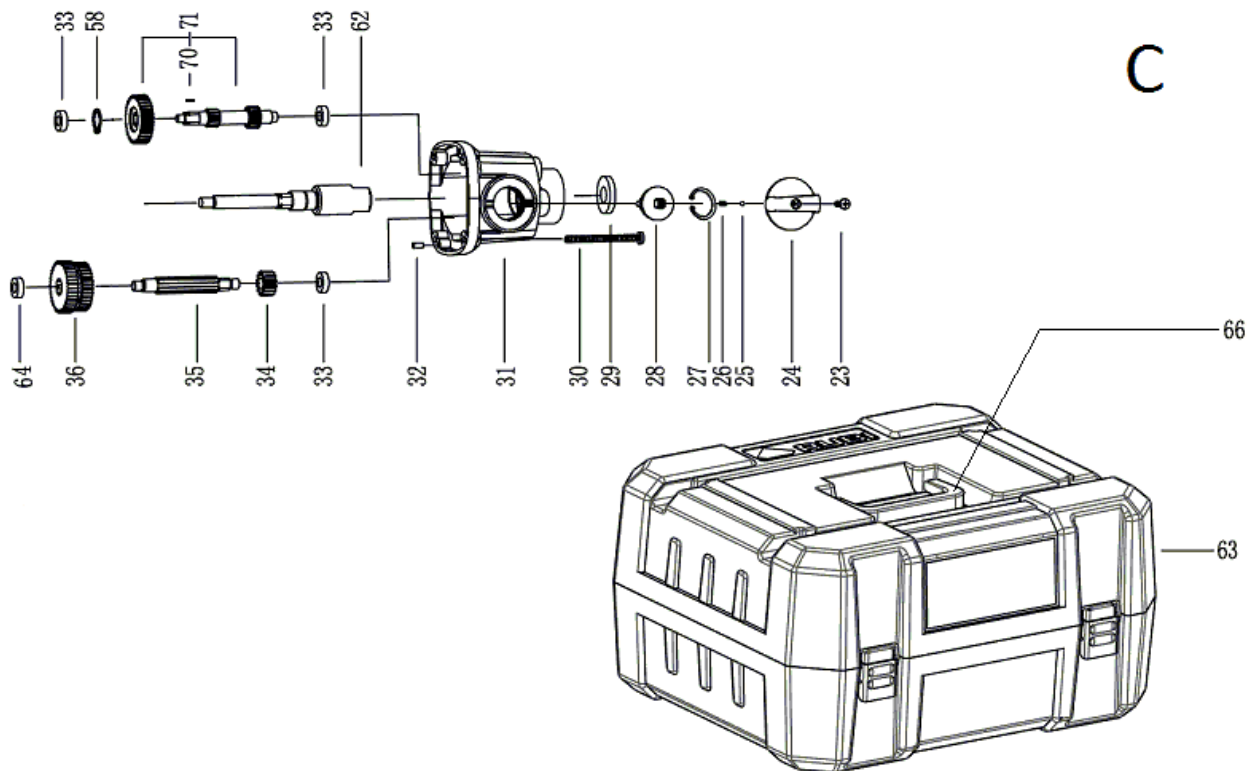

Part-list		ES	EN	Prod.
23	24367	1	TORN M4X14	SCREW M4X14
24	24368	1	REGULADOR VELOCIDAD RUBIMIX-16 ERGOMAX	KNOB SPEED SHIFT RUBIMIX-16 ERGOMAX
25	24369	2	BOLA ACERO 4.0 RUBIMIX-16 ERGOMAX	STEEL BALL 4.0 RUBIMIX-16 ERGOMAX
26	24370	2	MUELLE POS.26 RUBIMIX-16 ERGOMAX	SPRING POS.26 RUBIMIX-16 ERGOMAX
27	24371	1	ANILLO ELASTICO 28MM	CIRCLIP 28MM
28	24372	1	EJE REGULADOR VELOCIDAD RMX-16 ERGOMAX	SPEED SHIFT POLE RUBIMIX-16 ERGOMAX
29	24373	1	TAPA ACEITE 21X26X5 RUBIMIX-16 ERGOMAX	FRAME OIL COVER 21X26X5 RMX-16 ERGOMAX
30	19422	4	TORN ST4,8X55	SCREW ST4,8X55
31	24375	1	CAJA ENGRANAJES RUBIMIX-16 ERGOMAX	GEAR BOX RUBIMIX-16 ERGOMAX
32	24376	1	PASADOR 4X8	PIN 4X8
33	24377	3	RODAMIENTO 628/8 RUBIMIX-16 ERGOMAX	BEARING 628/8 RUBIMIX-16 ERGOMAX
34	24378	1	ENGRANAJE INICIAL CL.III RMX-16 ERGOMAX	INITIATIVE GEAR CL.III RMX-16 ERGOMAX
35	24379	1	ENGRANAJE TRANSM.CL.III RMX-16 ERGOMAX	DRIVEN GEAR CL.III RMX-16 ERGOMAX
36	24380	1	ENGRANAJE TRANSM.CL.II RMX-16 ERGOMAX	DRIVEN GEAR CL.II RMX-16 ERGOMAX
58	19491	1	ANILLO ELASTICO 10MM	CIRCLIP 10MM
62	24406	1	PASADOR RUBIMIX-16 ERGOMAX	SPINDLE RUBIMIX-16 ERGOMAX
63	25702	1	MALETA RMX-16 ERGOMAX	CASE RMX-16 ERGOMAX
64	25603	1	RODAMIENTO 688 2Z	BEARING 688 2Z
66	25742	1	ASA MALETA RMX-16 ERGOMAX	CASE HANDLE RMX-16 ERGOMAX
70	24604	1	CHAVETA EJE ENGRANAJE RUBIMIX	GEAR SHAFT PIN RUBIMIX
71	25752	1	KIT ENGRANAJE, EJE, CHAVETA RMX-16 ERGO	KIT GEAR, AXLE, PIN RUBIMIX-16 ERGOMAX