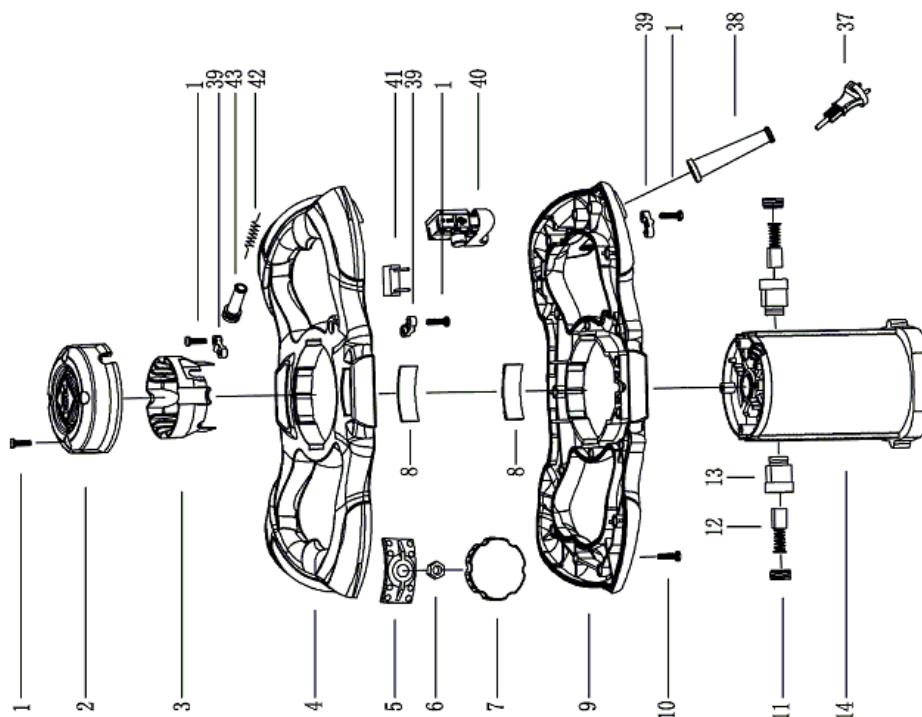

Queda reservado el derecho de introducir cualquier modificacion técnica sin previo aviso

We reserve the right to introduce any technical modification without previous notice

A

Part-list	ES	EN	Prod.	
1	26211	12 TORN ST3X8 ZN	SCREW ST3X8 ZN	
2	24346	1 TAPA MOTOR TRASERA RUBIMIX-16 ERGOMAX	REAR COVER RUBIMIX-16 ERGOMAX	
3	24347	1 TAPA VENTILACION RMIX-16 ERGOMAX POS.3	AIR GUIDE COVER RUBIMIX-16 ERGOMAX POS.3	
4	24348	1 MANGO PLAST.SUPERIOR RUBIMIX-16 ERGOMAX	TOP PLASTIC HANDLE RUBIMIX-16 ERGOMAX	
5	24349	1 ABRAZADERA POS.5 RUBIMIX-16 ERGOMAX	CLAMP BOARD RUBIMIX-16 ERGOMAX	
6	24350	1 TUERCA M8 RUBIMIX-16 ERGOMAX	NUT M8 RUBIMIX-16 ERGOMAX	
7	24351	1 POMO ABRAZADERA RUBIMIX-16 ERGOMAX	CLAMP KNOB RUBIMIX-16 ERGOMAX	
8	24352	2 FIJACION ABRAZADERA RUBIMIX-16 ERGOMAX	CLAMP MAT RUBIMIX-16 ERGOMAX	
9	24353	1 MANGO PLAST.INFERIOR RUBIMIX-16 ERGOMAX	UNDER PLASTIC HANDLE RUBIMIX-16 ERGOMAX	
10	24354	17 TORN ST3,9X16	SCREW ST3,9X16	
11	24355	2 JUEGO TAPA ESCOBILLA RUBIMIX-16 ERGO(2U)	BRUSHER COVER RUBIMIX-16 ERGOMAX	
12	24356	2 JUEGO ESCOBILLA RMIX-16 ERGO.230V(2 UN)	CARBON BRUSHER RMIX-16 ERGOMAX 230V SET	24994, 24996, 24998, 24999
12	24407	2 JUEGO ESCOBILLA RMIX-16 ERGO.110V(2 UN)	CARBON BRUSHER RMIX-16 ERGOMAX 110V SET	24995, 24997
13	24357	2 JUEGO PORTAESCOBILLA RUBIMIX-16 ERGO(2U)	BRUSHER HOLDER RUBIMIX-16 ERGOMAX	
14	24358	1 CARCASA MOTOR RUBIMIX-16 ERGOMAX	MOTOR HOUSE RUBIMIX-16 ERGOMAX	
37	24412	1 ENCHUFE CABLE RMIX-16 110V 2X1MM UK	POWER CORD RUBIMIX-16 110V 2X1MM UK	24995
37	24411	1 ENCHUFE CABLE RMIX-16 230V 2X1MM UK	POWER CORD RUBIMIX-16 230V 2X1MM UK	24996, 24999
37	24381	1 ENCHUFE CABLE RMIX-16 230V 2X1MM VDE	POWER CORD RUBIMIX-16 230V 2X1MM VDE	24994, 24998
37	24410	1 ENCHUFE CABLE RMIX-16 110V 2X1MM USA	POWER CORD RUBIMIX-16 110V 2X1MM USA	24997
38	24382	1 FUNDA CABLE RUBIMIX-16 ERGOMAX	CORD SHEATH RUBIMIX-16 ERGOMAX	
39	24383	1 JUNTA CABLE ENCHUFE RUBIMIX-16 ERGOMAX	CORD BOARD RUBIMIX-16 ERGOMAX	
40	24636	1 INTERRUPTOR 230V RMIX-9/8/16 ERGOMAX V2	SWITCH CONTROL 230V RMIX-9/8/16 ERGO V2	24994, 24996, 24998, 24999
40	24637	1 INTERRUPTOR 110V RMIX-9/8/16 ERGOMAX V2	SWITCH CONTROL 110V RMIX-9/8/16 ERGO V2	24995, 24997
41	25115	1 CONDENSADOR RUBIMIX-9	CAPACITOR RMIX-9-BL	
42	24386	1 MUELLE CABLE RUBIMIX-16 ERGOMAX	SPRING WIRE RUBIMIX-16 ERGOMAX	
43	24387	1 FUNDA CABLE PEQUEÑA RUBIMIX-16 ERGOMAX	SMALL CORD SHEATH RUBIMIX-16 ERGOMAX	